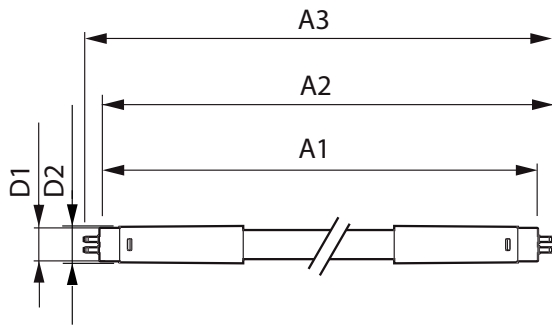

Application

- The ideal solution for demanding applications with a need for extra energy savings: office, school, retail

MASTER LEDtube InstantFit HF T5

Versions

Dimensional drawing

Product	D1	D2	A1	A2	A3
Master LEDtube HF 1500mm UO 36W 840 T5	15.2 mm	21 mm	1447.8 mm	1454.9 mm	1462 mm
Master LEDtube HF 1500mm HE 20W 840 T5	15.5 mm	18.8 mm	1449 mm	1456.1 mm	1463.2 mm
Master LEDtube HF 1200mm HE 16.5W 865 T5	15.5 mm	18.8 mm	1149 mm	1156.1 mm	1163.2 mm
Master LEDtube HF 600mm HE 8W 830 T5	15.5 mm	18.8 mm	549 mm	556.1 mm	563.2 mm
Master LEDtube HF 1500mm HE 20W 865 T5	15.5 mm	18.8 mm	1449 mm	1456.1 mm	1463.2 mm
Master LEDtube HF 1200mm HE 16.5W 830 T5	15.5 mm	18.8 mm	1149 mm	1156.1 mm	1163.2 mm
Master LEDtube HF 1500mm HE 20W 830 T5	15.5 mm	18.8 mm	1449 mm	1456.1 mm	1463.2 mm
Master LEDtube HF 1500mm HO 26W 865 T5	15.5 mm	19 mm	1449 mm	1456 mm	1463 mm
Master LEDtube HF 1500mm HO 26W 830 T5	15.5 mm	19 mm	1449 mm	1456 mm	1463 mm
Master LEDtube HF 1200mm HO 26W 830 T5	15.5 mm	19 mm	1149 mm	1156 mm	1163 mm
Master LEDtube HF 1500mm HO 26W 840 T5	15.5 mm	19 mm	1449 mm	1456 mm	1463 mm
Master LEDtube HF 1200mm HO 26W 840 T5	15.5 mm	19 mm	1149 mm	1156 mm	1163 mm
Master LEDtube HF 1200mm HO 26W 865 T5	15.5 mm	19 mm	1149 mm	1156 mm	1163 mm