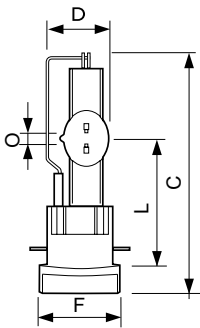

## Dimensional drawing

Product	D (max)	O	L (min)	L (max)	L	C (max)	F (max)	F	F (min)
MSR Gold™	23.2	3.8	55 mm	57 mm	56	112 mm	36.5	36	35.3
700/2	mm	mm				mm	mm	mm	mm
MiniFastFit									
1CT/4									