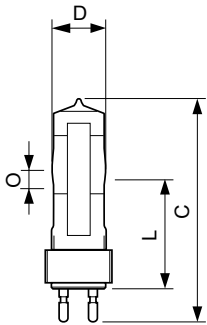

Architectural MSD

Versions

Dimensional drawing

Product	D (max)	O	L (min)	L (max)	L	C (max)	F (max)	F	F (min)
MSD	42.5	14.0	84 mm	86 mm	85	183 mm	54 mm	53	52 mm
1200.1CT/3	mm	mm			mm			mm	

Product	D (max)	O	L (min)	L (max)	L	C (max)	F (max)	F	F (min)
MSD 575	30 mm	8.0	69 mm	71 mm	70	145 mm	43 mm	42	41 mm
HR 1CT/8		mm			mm			mm	