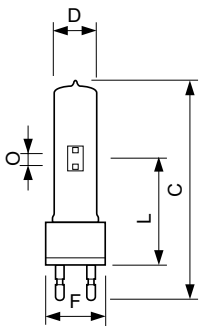

Architectural MSD

Versions

Dimensional drawing

Product	D (max)	O	L (min)	L (max)	L	C (max)	F (max)	F	F (min)
MSD	42.5	14.0	84 mm	86 mm	85	183 mm	54 mm	53	52 mm
1200.1CT/3	mm	mm			mm			mm	

Product	D (max)	O	L (min)	L (max)	L	C (max)	F (max)	F	F (min)
MSD 575	30 mm	8.0	69 mm	71 mm	70	145 mm	43 mm	42	41 mm
HR 1CT/8		mm			mm			mm	