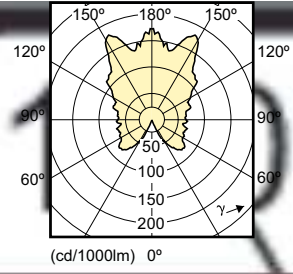

MASTER LEDcandle DiamondSpark