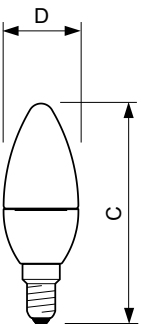

Application

- Hotels, restaurants, bars, cafés
- Chandelier or modern luminaire

Versions

Dimensional drawing

Product	D	C
MASTER LEDlustre DT 6-40W E14 P48 CL	48 mm	95 mm
MASTER LEDlustre DT 4-25W E14 P48 CL	48 mm	95 mm

MASTER LEDcandle DiamondSpark

Dimensional drawing

Product	D	C
MASTER LEDcandle DT 6-40W E14 B38 CL_AP	38 mm	113 mm
MASTER LEDcandle DT 4-25W E14 B38 CL_AP	38 mm	113 mm

Product	D	C
MASTER LEDlustre DT 4-25W E27 P48 CL	48 mm	93 mm
MASTER LEDlustre DT 6-40W E27 P48 CL	48 mm	93 mm

Product	D	C
MASTER LEDcandle DT 4-25W E14 BA38 CL	38 mm	129 mm
MASTER LEDcandle DT 6-40W E14 BA38 CL	38 mm	129 mm

Product	D	C
MASTER LEDcandle DT 8-60W B40 E14 827 CL	40 mm	127 mm

MASTER LEDcandle DiamondSpark