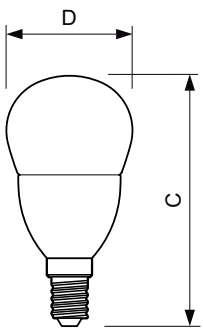

Application

- Hotels, restaurants, bars, cafés
- Chandelier or modern luminaire

Versions

Dimensional drawing

Product	D	C
MASTER LEDlustre DT 6-40W E14 P48 CL	48 mm	95 mm
MASTER LEDlustre DT 4-25W E14 P48 CL	48 mm	95 mm

MASTER LEDcandle DiamondSpark

Dimensional drawing

Product	D	C
MASTER LEDcandle DT 6-40W E14 B38 CL_AP	38 mm	113 mm
MASTER LEDcandle DT 4-25W E14 B38 CL_AP	38 mm	113 mm

Product	D	C
MASTER LEDlustre DT 4-25W E27 P48 CL	48 mm	93 mm
MASTER LEDlustre DT 6-40W E27 P48 CL	48 mm	93 mm