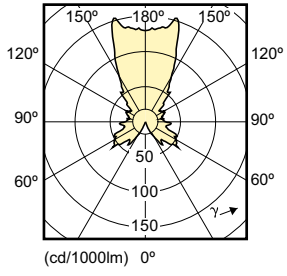

MASTER LEDcandle DiamondSpark