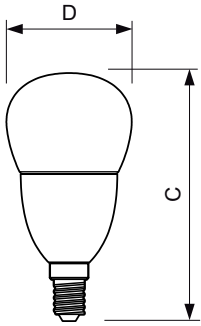

MASTER LEDcandle DiamondSpark

Dimensional drawing

Product	D	C
MASTER LEDlustre DT 8-60W P50 E14 827 CL	50 mm	111 mm

Controls and Dimming

Dimmable	Yes

Operating and Electrical

Input Frequency	50 to 60 Hz
Voltage (Nom)	220-240 V
Starting Time (Nom)	0.5 s

General Information

Nominal Lifetime (Nom)	25000 h
Switching Cycle	50,000X

Light Technical

Colour Code	822-827
Correlated Colour Temperature (Nom)	- K
Colour Rendering Index (Nom)	80
Llmf At End Of Nominal Lifetime (Nom)	70 %

Mechanical and Housing

Bulb Finish	Clear

Approval and Application

Order Code	Full Product Name	Energy Consumption kWh/1000 h
929001139808	MASTER LEDcandle DT 4-25W E14 B38 CL_AP	4 kWh
929001140408	MASTER LEDcandle DT 6-40W E14 B38 CL_AP	6 kWh
929001211702	MASTER LEDcandle DT 8-60W B40 E14 827 CL	8 kWh
929001139902	MASTER LEDcandle DT 4-25W E14 BA38 CL	4 kWh
929001140502	MASTER LEDcandle DT 6-40W E14 BA38 CL	6 kWh
929001140002	MASTER LEDlustre DT 4-25W E14 P48 CL	4 kWh
929001140602	MASTER LEDlustre DT 6-40W E14 P48 CL	6 kWh
929001140102	MASTER LEDlustre DT 4-25W E27 P48 CL	4 kWh
929001140702	MASTER LEDlustre DT 6-40W E27 P48 CL	6 kWh
929001211902	MASTER LEDlustre DT 8-60W P50 E14 827 CL	8 kWh

Operating and Electrical

Order Code	Full Product Name	Wattage Equivalent	Power (Rated) (Nom)
929001139808	MASTER LEDcandle DT 4-25W E14 B38 CL_AP	25 W	4 W
929001140408	MASTER LEDcandle DT 6-40W E14 B38 CL_AP	40 W	6 W
929001211702	MASTER LEDcandle DT 8-60W B40 E14 827 CL	60 W	8 W
929001139902	MASTER LEDcandle DT 4-25W E14 BA38 CL	25 W	4 W
929001140502	MASTER LEDcandle DT 6-40W E14 BA38 CL	40 W	6 W

Order Code	Full Product Name	Wattage Equivalent	Power (Rated) (Nom)
929001140002	MASTER LEDlustre DT 4-25W E14 P48 CL	25 W	4 W
929001140602	MASTER LEDlustre DT 6-40W E14 P48 CL	40 W	6 W
929001140102	MASTER LEDlustre DT 4-25W E27 P48 CL	25 W	4 W
929001140702	MASTER LEDlustre DT 6-40W E27 P48 CL	40 W	6 W
929001211902	MASTER LEDlustre DT 8-60W P50 E14 827 CL	60 W	8 W

General Information