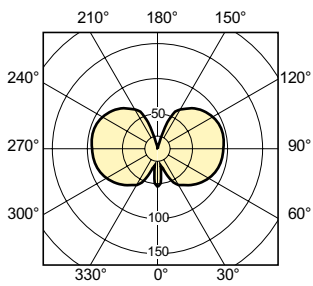

MASTERColour CDM-T Elite