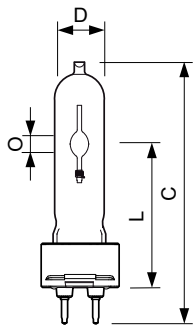

Dimensional drawing

Product	D (max)	O	L (min)	L (max)	L	C (max)
MASTERColour CDM-T Elite 35W/930 G12 1CT/12	20 mm	4.8 mm	55 mm	57 mm	56 mm	103 mm
MASTERColour CDM-T Elite 70W/942 G12 1CT	20 mm	7.75 mm	55 mm	57 mm	56 mm	103 mm
MASTERColour CDM-T Elite 50W/930 G12 1CT/12	20 mm	6 mm	55 mm	57 mm	56 mm	103 mm
MASTERColour CDM-T Elite 70W/930 G12 1CT/12	20 mm	7.15 mm	55 mm	57 mm	56 mm	103 mm
MASTERColour CDM-T Elite 35W/942 G12 1CT	20 mm	5.2 mm	55 mm	57 mm	56 mm	103 mm

Product	D (max)	D O	L (min)	L (max)	L	C (max)
MASTERColour CDM-T Elite 20W/830 G12 1CT/12	20 mm	4 mm	55 mm	57 mm	56 mm	103 mm