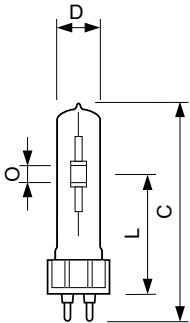

MASTERColour CDM-T Elite

Dimensional drawing

Product	D (max)	O	L (min)	L (max)	L	C (max)
MASTERColour CDM-T Elite 150W/930 G12 1CT/12	20 mm	9 mm	55 mm	57 mm	56 mm	110 mm

Approval and Application	
Energy Efficiency Label (EEL)	A+
Controls and Dimming	
Dimmable	No
Operating and Electrical	
Re-ignition Time (Min) (Max)	15 min
General Information	
Cap-Base	G12
Mechanical and Housing	
Bulb Finish	Clear
Bulb Shape	T19

Approval and Application

Order Code	Full Product Name	Energy Consumption kWh/1000 h	Mercury (Hg) Content (Nom)
928094705125	MASTERColour CDM-T Elite 150W/930 G12 1CT/12	164 kWh	9.5 mg
928183305125	MASTERColour CDM-T Elite 20W/830 G12 1CT/12	22 kWh	3.5 mg
928185205129	MASTERColour CDM-T Elite 35W/930 G12 1CT/12	43 kWh	4.7 mg
928193605129	MASTERColour CDM-T Elite 35W/942 G12 1CT	43 kWh	4.9 mg

Order Code	Full Product Name	Energy Consumption kWh/1000 h	Mercury (Hg) Content (Nom)
928185305129	MASTERColour CDM-T Elite 70W/930 G12 1CT/12	80 kWh	6.6 mg
928193705129	MASTERColour CDM-T Elite 70W/942 G12 1CT	80 kWh	6.6 mg
928191705131	MASTERColour CDM-T Elite 50W/930 G12 1CT/12	55 kWh	6.6 mg

Operating and Electrical

Order Code	Full Product Name	Lamp Current (EM) (Nom)	Voltage (Max)			Power (Rated)	
			Voltage (Max)	Voltage (Min)	Voltage (Nom)	Power (Rated) (Min)	Power (Rated) (Nom)
928094705125	MASTERColour CDM-T Elite 150W/930 G12 1CT/12	-	98 V	86 V	92 V	-	150.1 W
928183305125	MASTERColour CDM-T Elite 20W/830 G12 1CT/12	-	100 V	90 V	95 V	20.0 W	20.1 W
928185205129	MASTERColour CDM-T Elite 35W/930 G12 1CT/12	0.500 A	90 V	80 V	85 V	-	39.1 W
928193605129	MASTERColour CDM-T Elite 35W/942 G12 1CT	0.51 A	96 V	84 V	90 V	-	39.1 W