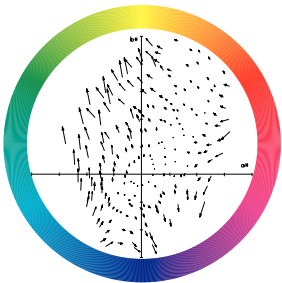

MASTERColour CDM-T Elite

Order Code	Full Product Name	Lumen Maintenance 1000 h (Nom)	Lumen Maintenance 10000 h (Nom)	Lumen Maintenance 12000 h (Nom)	Lumen Maintenance 2000 h (Nom)	Lumen Maintenance 4000 h (Nom)	Lumen Maintenance 5000 h (Nom)	Luminous Efficacy (rated) (Nom)	Luminous Flux (Rated) (Min)	Luminous Flux (Rated) (Nom)
928094705125	MASTERColour CDM-T Elite 150W/930 G12 1CT/12	95 %	75 %	73 %	91 %	86 %	84 %	98 lm/W	-	14600 lm
928183305125	MASTERColour CDM-T Elite 20W/830 G12 1CT/12	-	78 %	77 %	87 %	-	83 %	90 lm/W	1620 lm	1800 lm
928185205129	MASTERColour CDM-T Elite 35W/930 G12 1CT/12	95 %	83 %	80 %	93 %	90 %	88 %	98 lm/W	-	4050 lm
928193605129	MASTERColour CDM-T Elite 35W/942 G12 1CT	89 %	73 %	71 %	84 %	80 %	79 %	98 lm/W	-	3850 lm
928185305129	MASTERColour CDM-T Elite 70W/930 G12 1CT/12	97 %	83 %	82 %	95 %	90 %	88 %	103 lm/W	-	7800 lm
928193705129	MASTERColour CDM-T Elite 70W/942 G12 1CT	91 %	80 %	79 %	88 %	85 %	84 %	100 lm/W	-	7500 lm
928191705131	MASTERColour CDM-T Elite 50W/930 G12 1CT/12	97 %	83 %	82 %	95 %	90 %	88 %	108 lm/W	-	5450 lm

Colour Rendering Diagrams