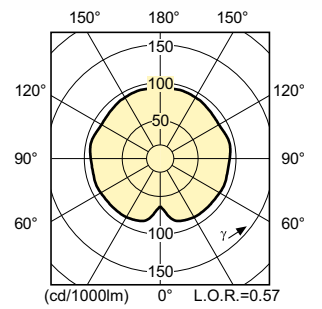

MASTERColour CDM-T Elite