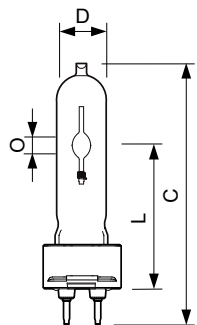

Dimensional drawing

Product	D (max)	O	L (min)	L (max)	L	C (max)
MASTERColour CDM-T Elite 35W/930 G12 1CT/12	20 mm	4.8 mm	55 mm	57 mm	56 mm	103 mm
MASTERColour CDM-T Elite 70W/942 G12 1CT	20 mm	7.75 mm	55 mm	57 mm	56 mm	103 mm
MASTERColour CDM-T Elite 50W/930 G12 1CT/12	20 mm	6 mm	55 mm	57 mm	56 mm	103 mm
MASTERColour CDM-T Elite 70W/930 G12 1CT/12	20 mm	7.15 mm	55 mm	57 mm	56 mm	103 mm
MASTERColour CDM-T Elite 35W/942 G12 1CT	20 mm	5.2 mm	55 mm	57 mm	56 mm	103 mm

Product	D (max)	D O	L (min)	L (max)	L	C (max)
MASTERColour CDM-T Elite 20W/830 G12 1CT/12	20 mm	4 mm	55 mm	57 mm	56 mm	103 mm