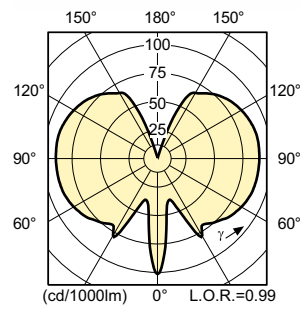

MASTERColour CDM-T Elite