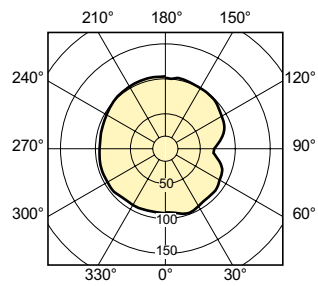

MASTERColour CDM-T Elite