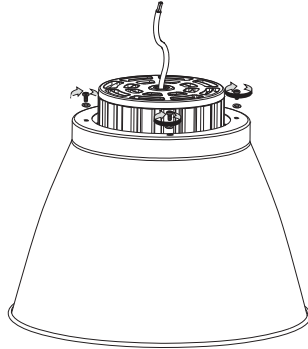

Please use IP20 or above terminal box (dimension can't be smaller than 10x20x25), it is not provided by Philips.

Luminaire cable

60227 IEC53 3x0.75mm²

IP20
10x20x25

Ø : N Ø : L

The leakage current *(touch current or protective conductor current) of electrical circuit may be greatly dependent upon electrical supply cables used such as its rating and length, proper connection of electrical supply cables to luminaires and wiring connection topology of luminaires to the supply electrical circuit amongst other site conditions.

* In some cases referred to as Earth Leakage Current.

HOEBOEDWISSELRDORPHPHW

IEE 0.05

IEE 0.05

Ø : N Ø : L

60227 IEC53

3x0.75mm²

IP20

10x20x25

Ø : N Ø : L

IEE 0.05

60227 IEC53

3x0.75mm²

IP20

Ø : N Ø : L

IEE 0.05